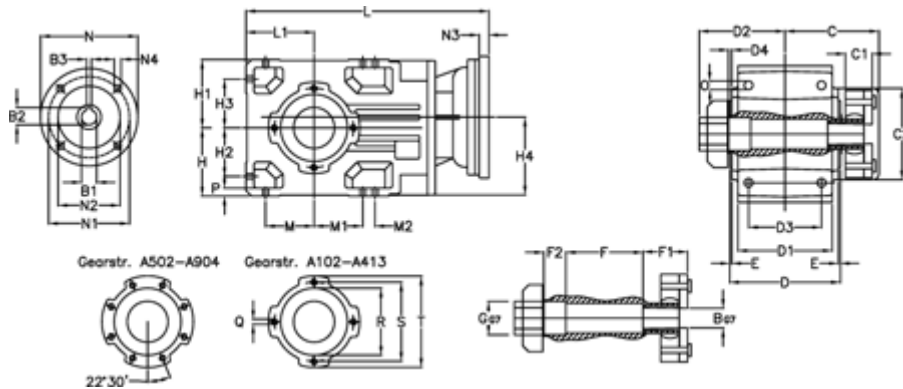

Article number: 29600200736145

Description: Bevel helical gearbox  
A202QF25-7,3-P112B5

## Measures

B = 25	D1 = 110	F2 = 36	L = 335.5	N3 = -
B1 = 28	D2 = 60	G = 32	L1 = 80	N4 = M12x16
B2 = 31.3	D3 = 90	GA = 14,5 NM	M = 60.0	O = 9.5
B3 = 8	d4 = 4.5	H = 80	M1 = 60.0	P = 9
C = 89.5	Description = A202QF-xx-P112 B5	H1 = 80	M2 = -	Q = M8x15
C1 = 23	E = 3.0	H2 = 60.0	N = 250	R = 95
C2 = 72.0	F = 77.5	H3 = 60.0	N1 = 215	S = 115
D = 136	F1 = 36.0	H4 = 93.0	N2 = 180	T = 140